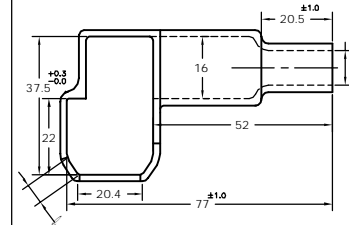

VIN DIP INDIA PVT. LTD.

GROUP DRAWING

Product Category: Battery Terminal cap

Sheet : 2 of 3

BTC-48

* All Dimensions are in mm