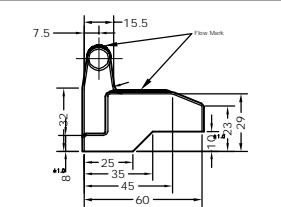

VIN DIP INDIA PVT. LTD.

GROUP DRAWING

Product Category: Battery Terminal cap

Sheet : 2 of 3

BTC-57

* All Dimensions are in mm