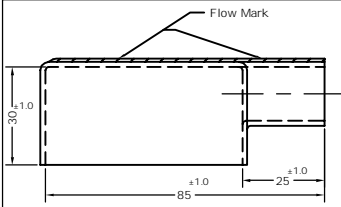

VIN DIP INDIA PVT. LTD.

GROUP DRAWING

Product Category: Battery Terminal cap

Sheet : 2 of 3

BTC-55

* All Dimensions are in mm