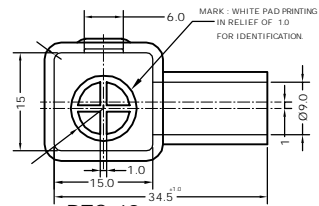

VIN DIP INDIA PVT. LTD.

GROUP DRAWING

Product Category: Battery Terminal cap

Sheet : 2 of 3

BTC-49

* All Dimensions are in mm